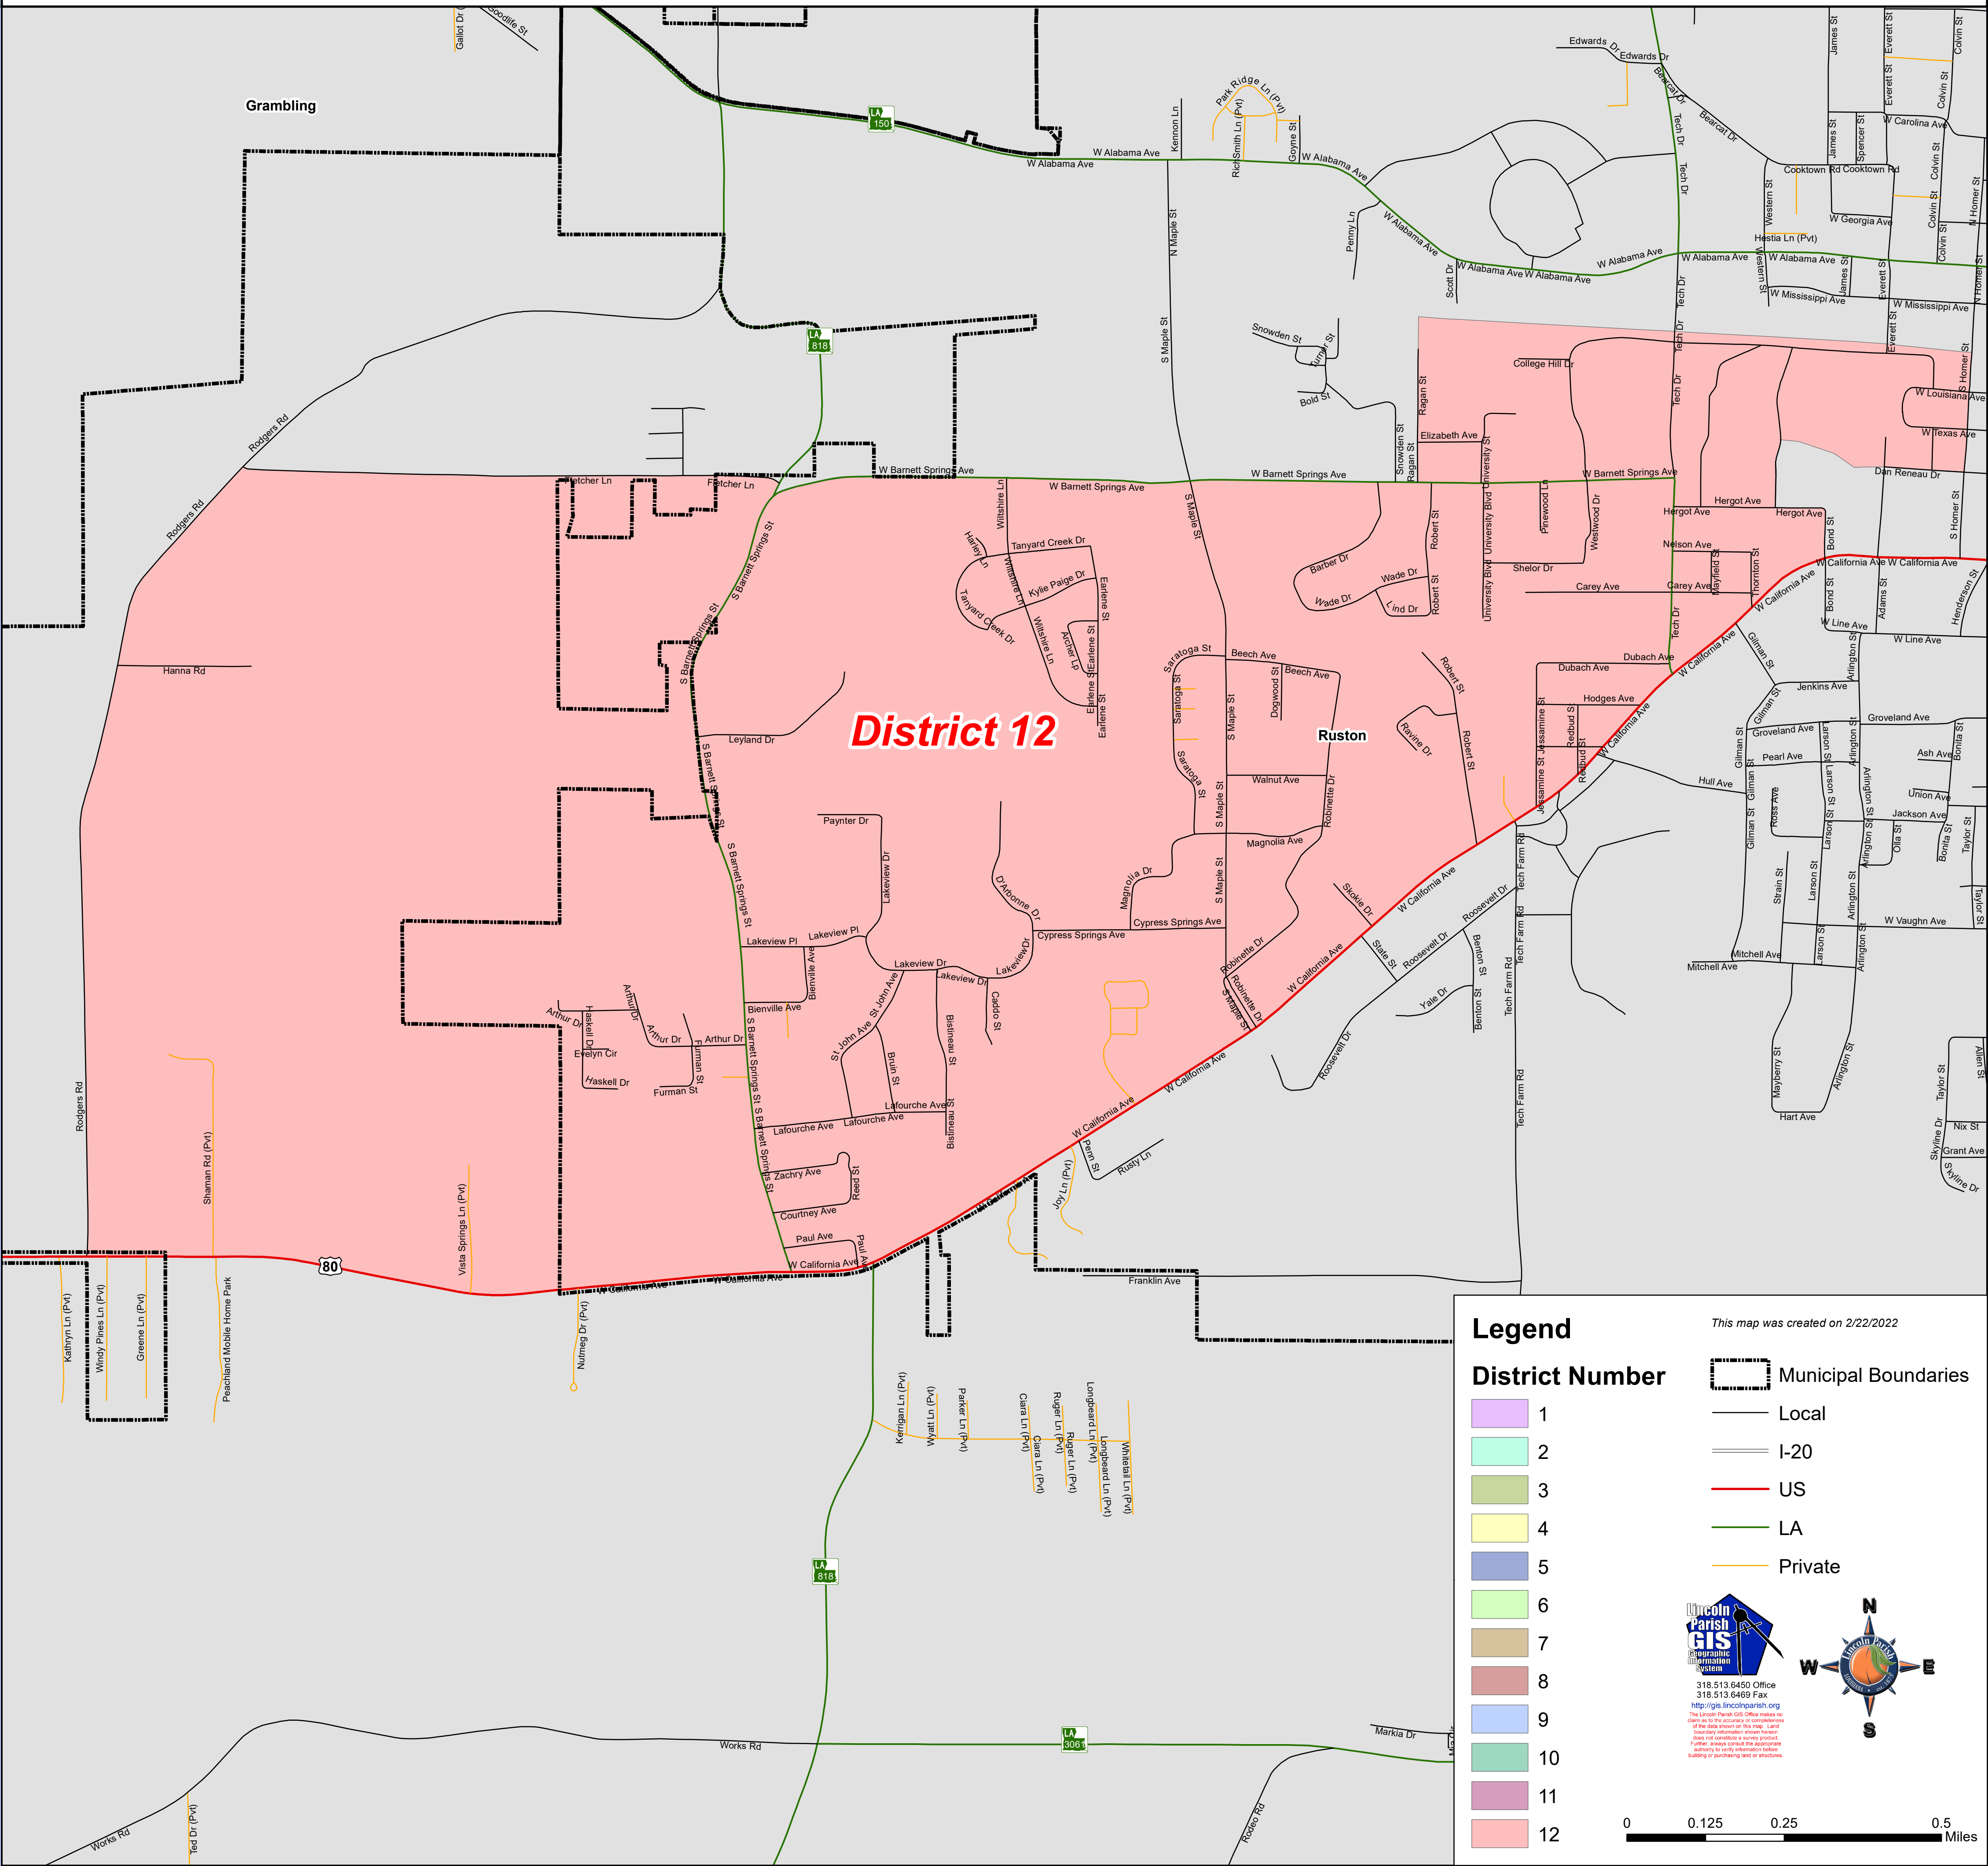

Police Jury & School Board Districts

2022

District 12

Ruston

Legend

This map was created on 2/22/2022

District Number	Municipal Boundaries
1	Local
2	I-20
3	US
4	LA
5	Private

1	7
2	8
3	9
4	10
5	11
6	12

0 0.125 0.25 0.5 Miles