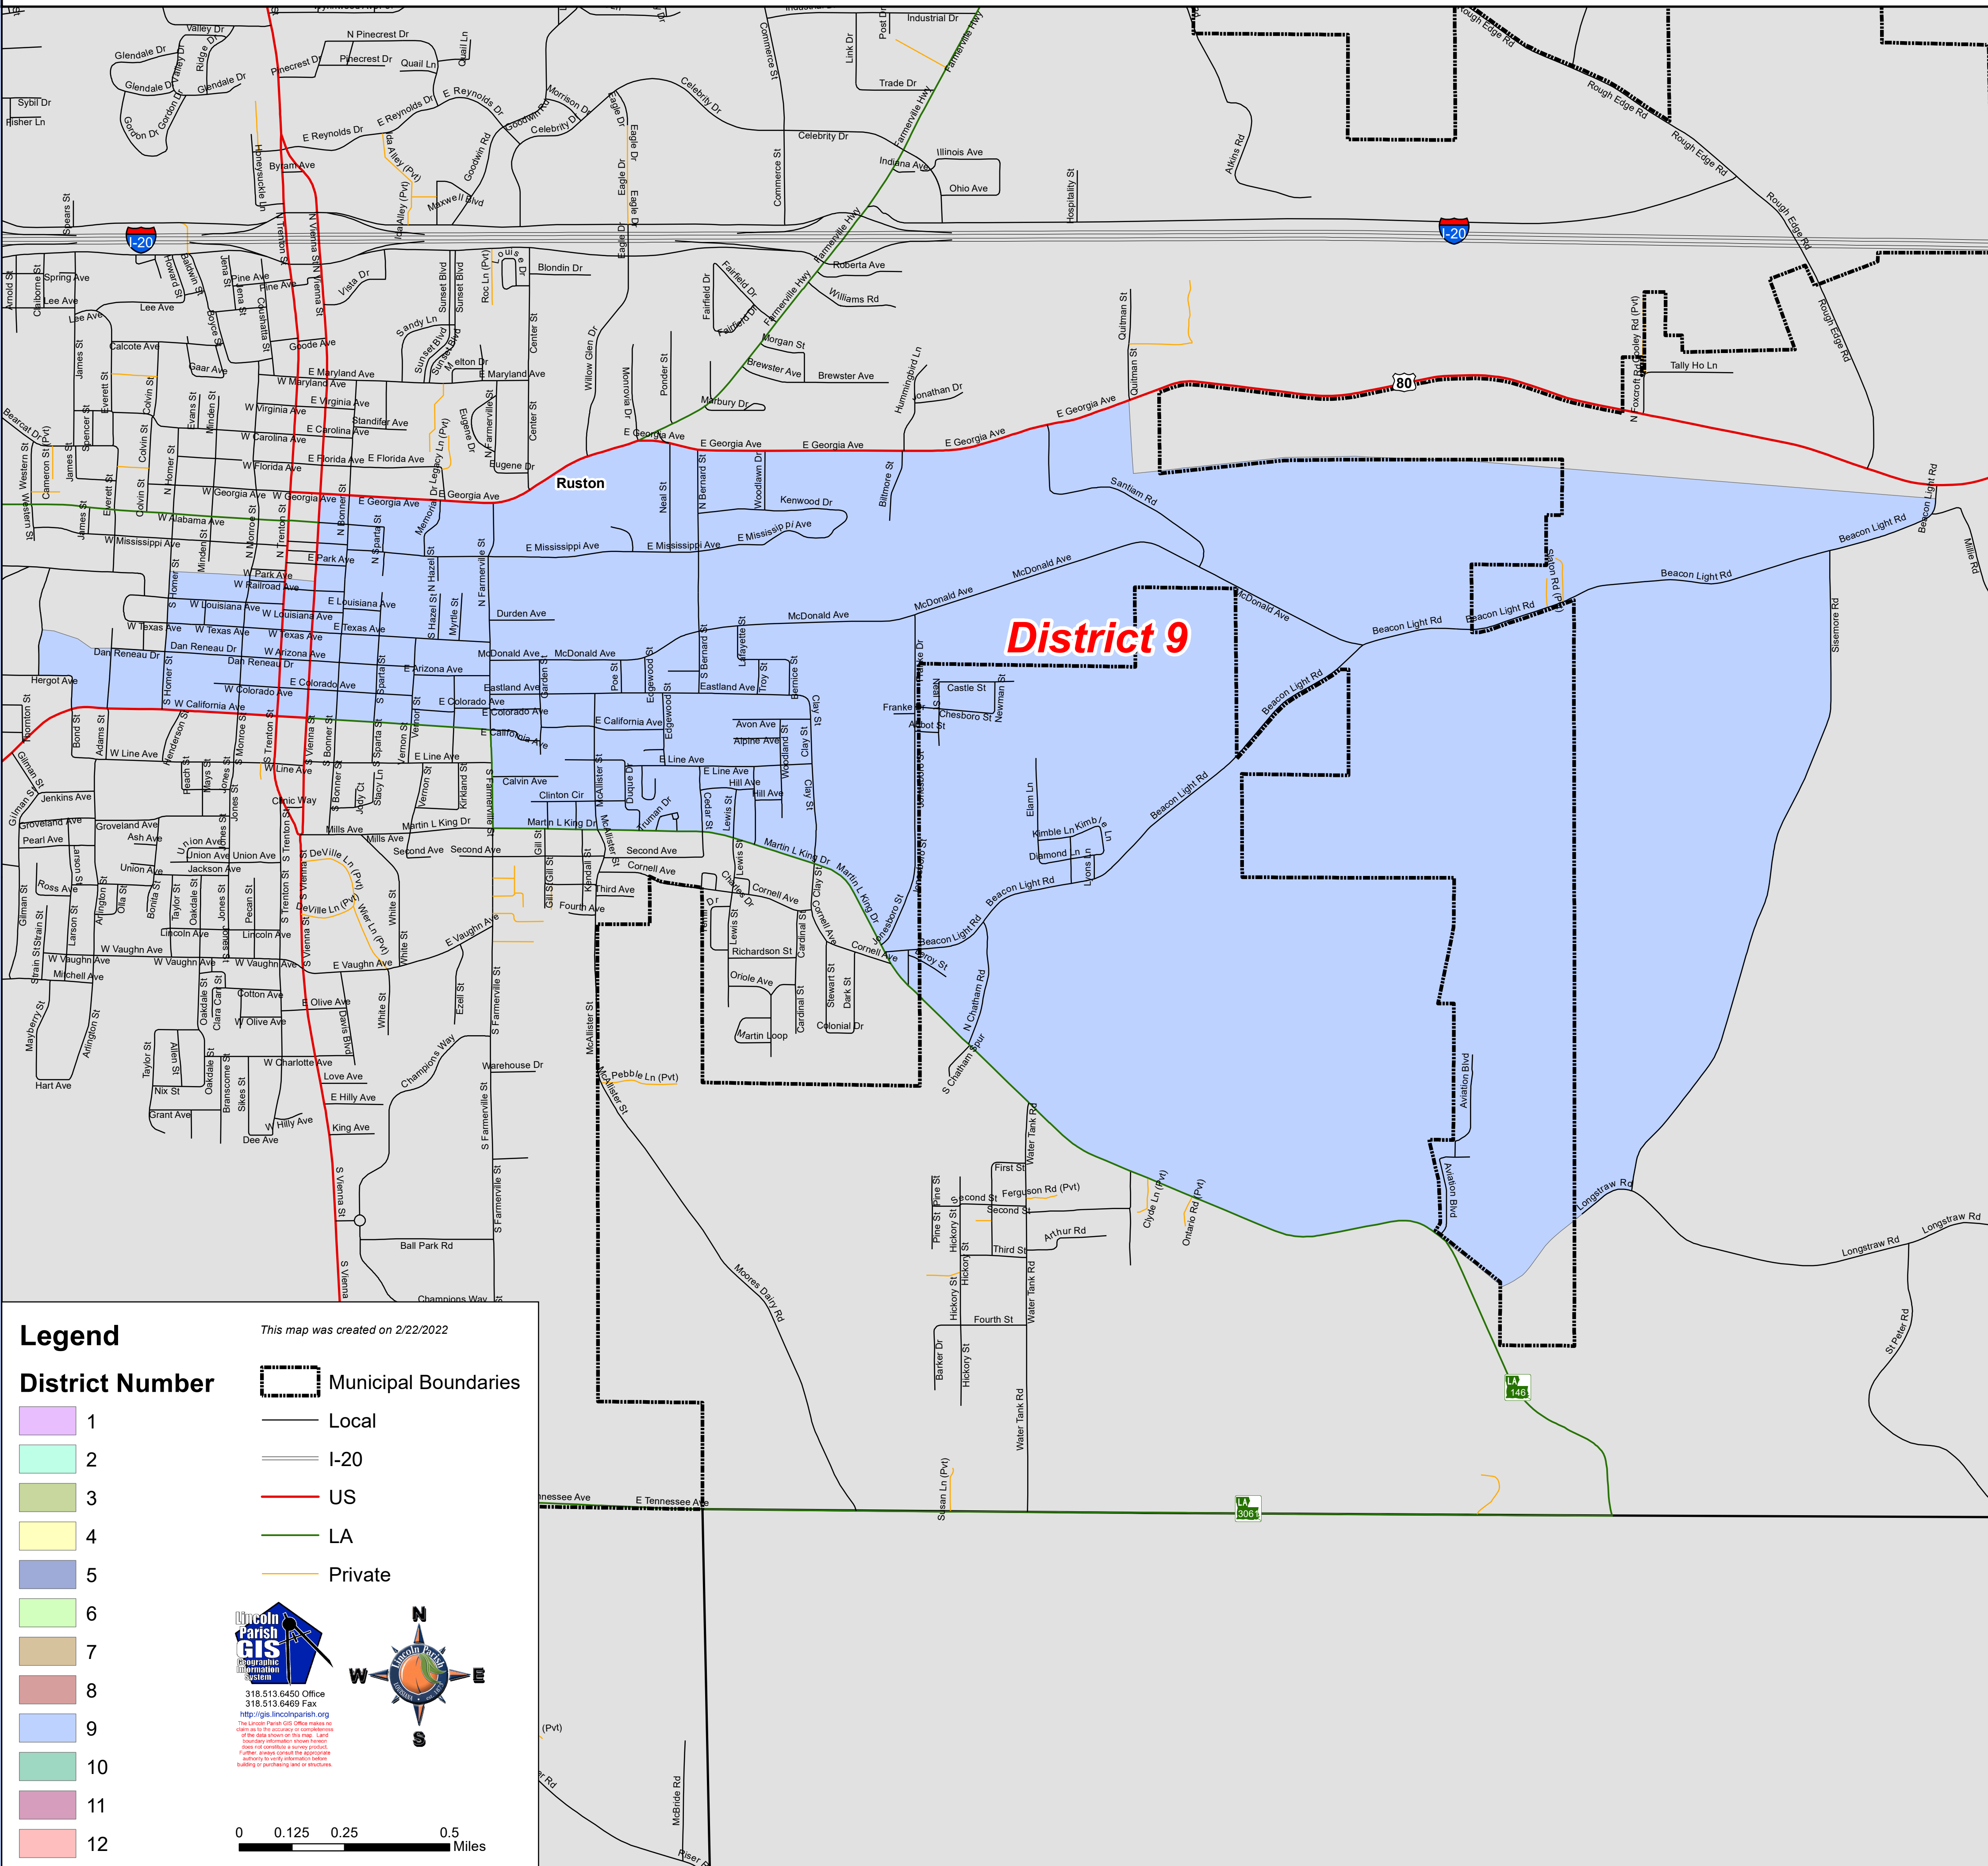

Police Jury & School Board Districts

2022

Legend

This map was created on 2/22/2022

District Number	Municipal Boundaries
1	Local
2	I-20
3	US
4	LA
5	Private
6	
7	
8	
9	
10	
11	
12	

Lincoln Parish
Geographic Information System

0 0.125 0.25 0.5 Miles